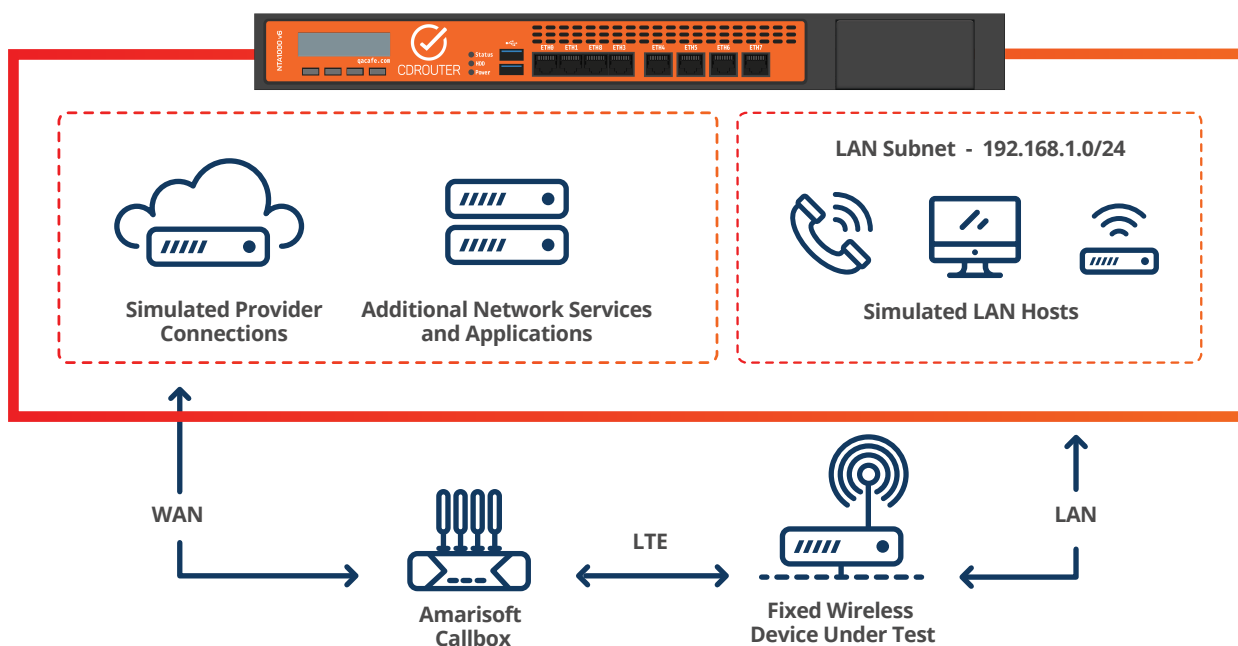

Fully-automated feature, performance, and scalability testing of fixed-wireless broadband gateways

QA Cafe's CDRouter is the industry standard test solution for broadband CPE and Wi-Fi routers. Together with Amarisoft's AMARI Callbox, developers of fixed-wireless solutions have an easy, cost-effective way to connect their devices for repeatable, fully-automated testing in CDRouter.

Complete Fixed-Wireless Test Setup

The AMARI Callbox acts as a 3GPP-compliant eNB/gNB and EPC/5GC and comes in several models that meet your specific connectivity and performance goals.

All AMARI Callboxes integrate easily into your CDRouter test environment to access thousands of expertly developed tests covering feature, performance, and protocol certification for gateways over 5G/LTE.